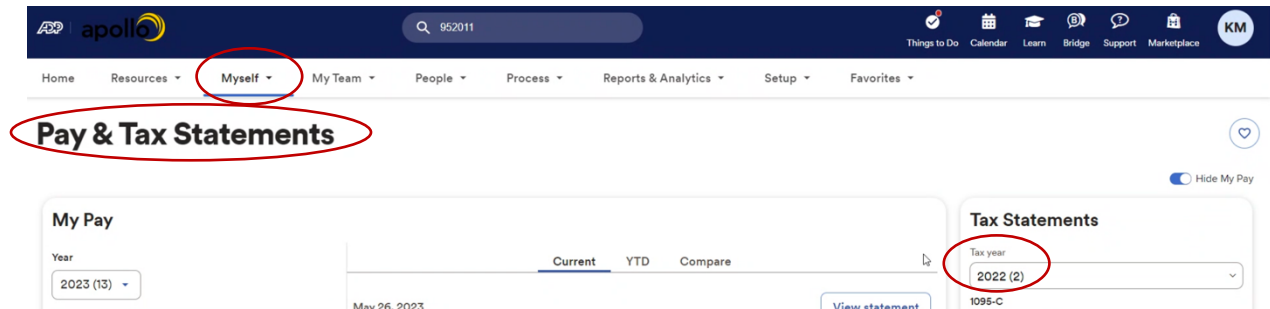

Where can I find my w2?

You can retrieve your W2 online!

Log in to ADP then click on Myself > Pay> Pay& Tax Statements

Your W2 will be mailed out to you unless you've signed up for Paperless Statements (we hope you have because you're saving the environment!).